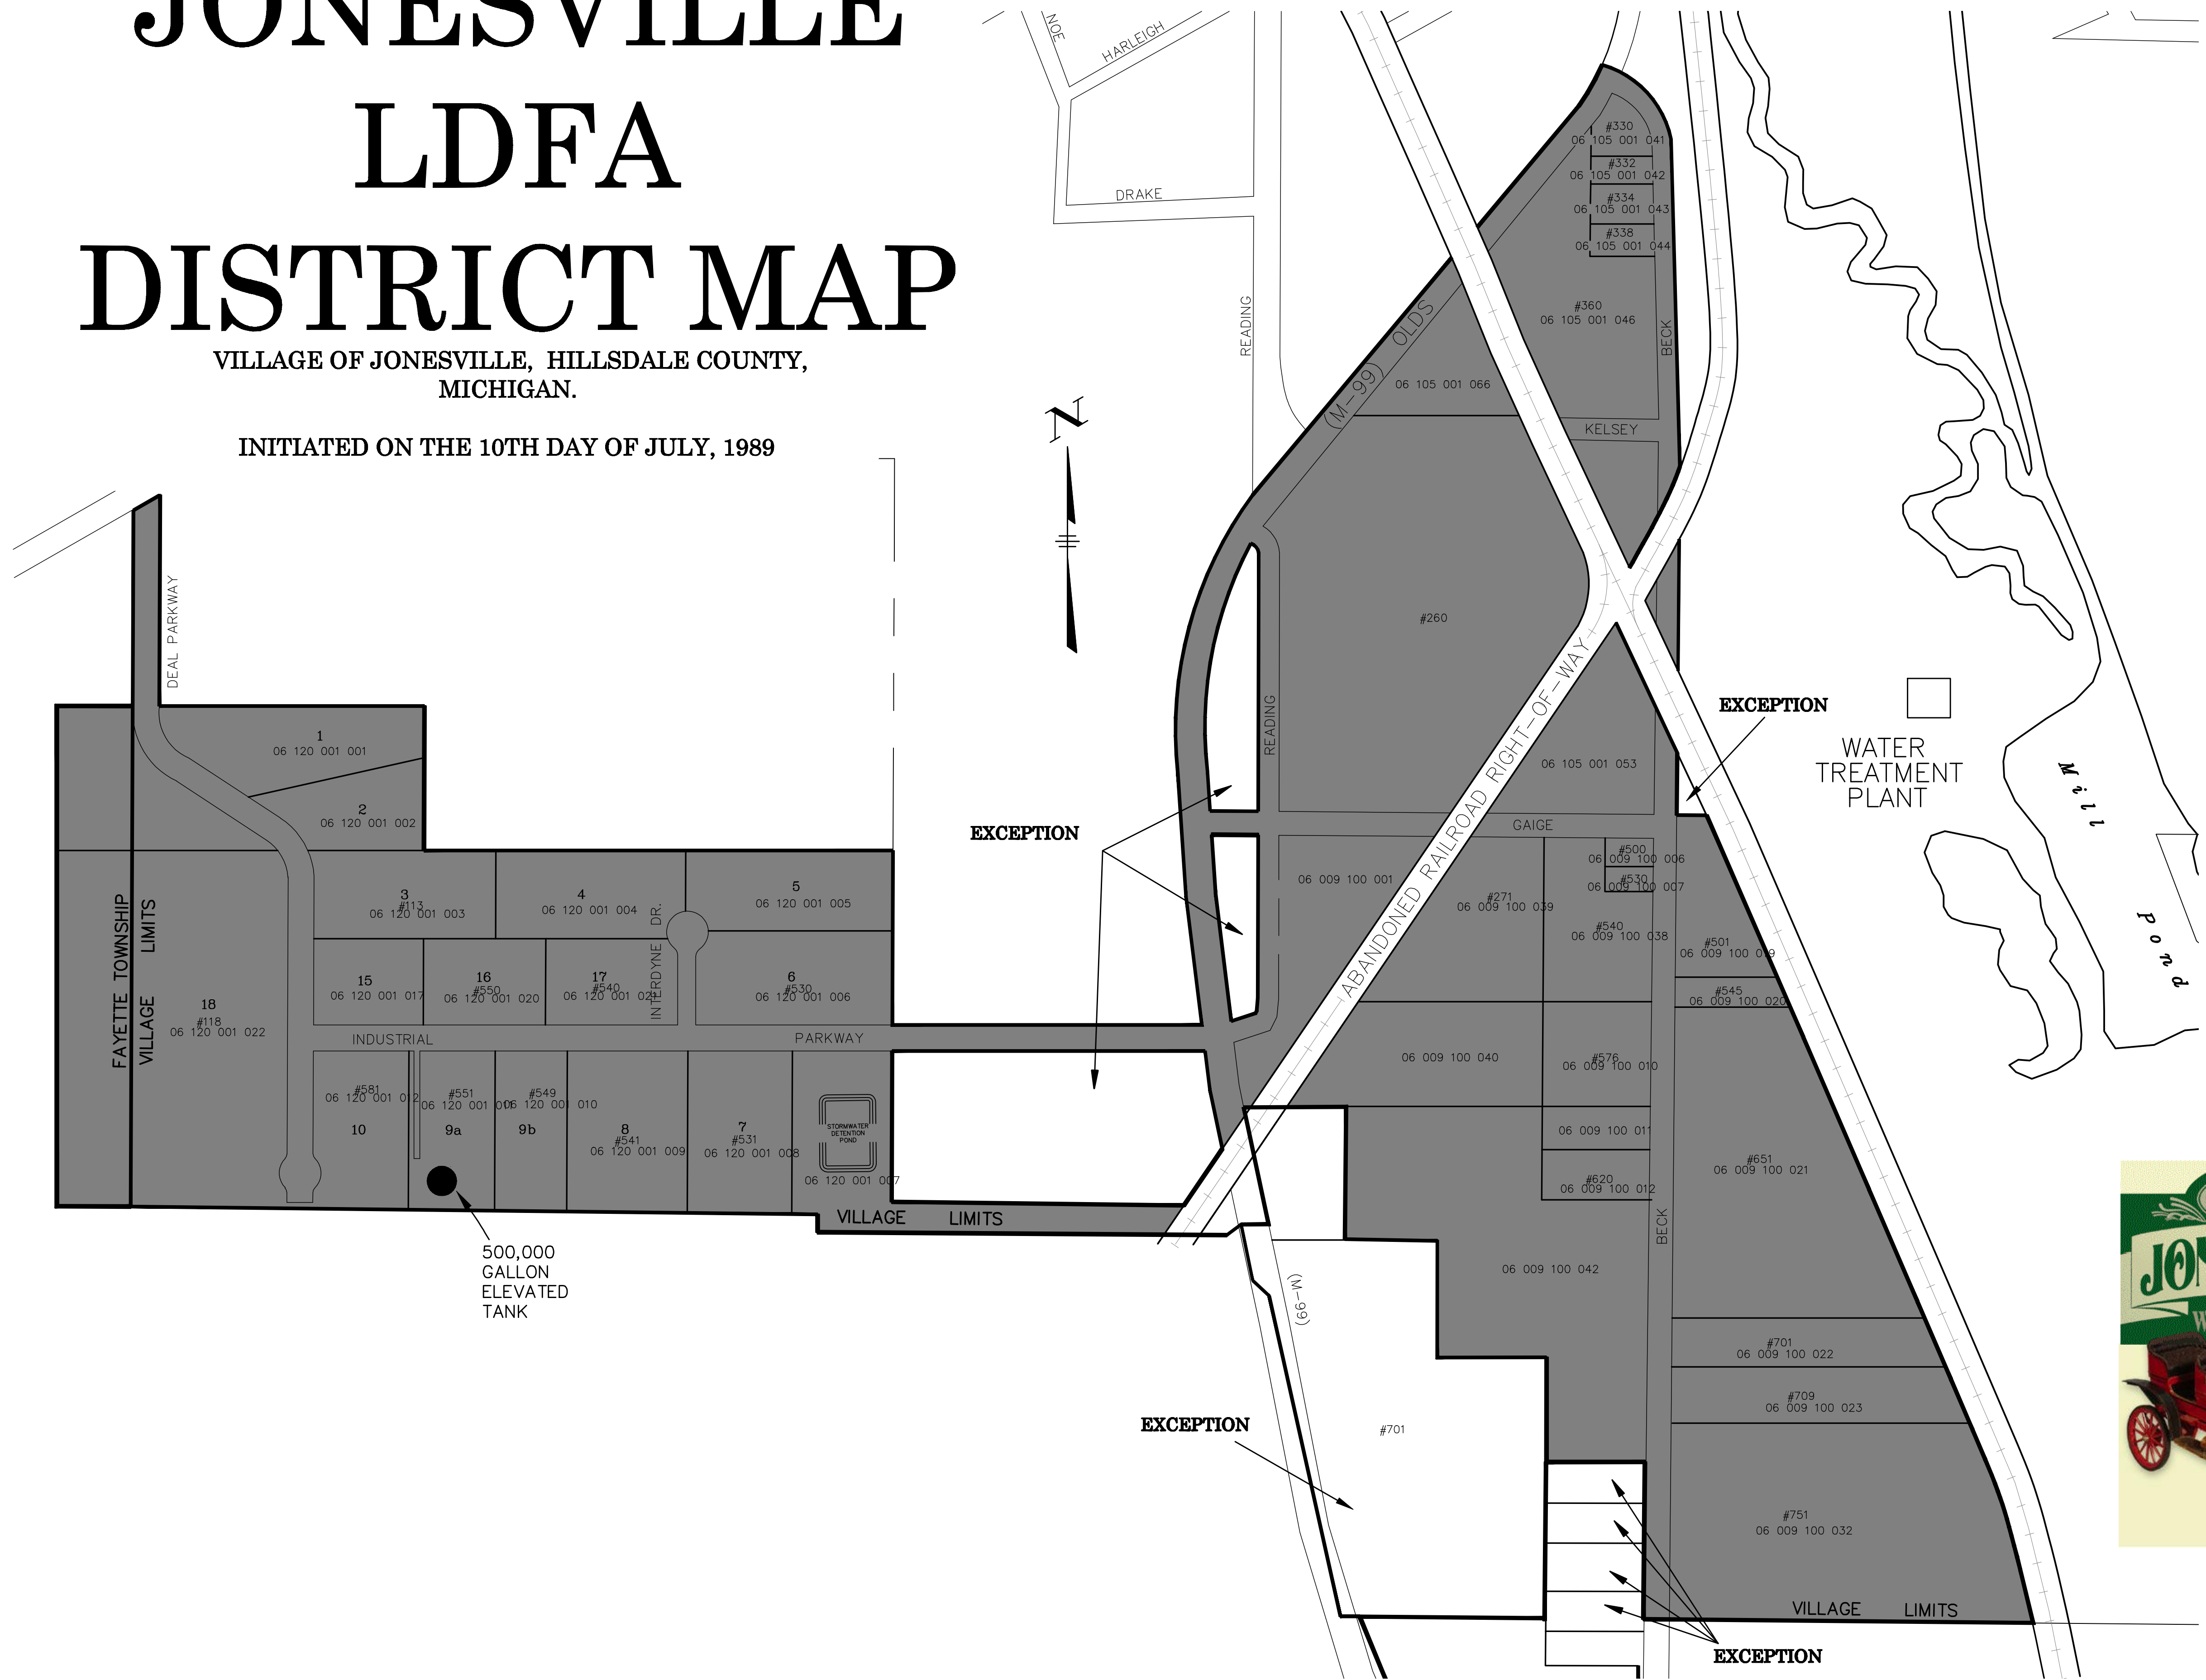

VILLAGE OF JONESVILLE LDFA DISTRICT MAP

VILLAGE OF JONESVILLE, HILLSDALE COUNTY,
MICHIGAN.

INITIATED ON THE 10TH DAY OF JULY, 1989

COPYRIGHT © 2008 WOLVERINE ENGINEERS AND SURVEYORS, INC. ALL DRAWINGS AND WRITTEN MATERIALS ARE THE PROPERTY OF WOLVERINE ENGINEERS AND SURVEYORS, INC. AND THE SAME MAY NOT BE REPRODUCED, DISTRIBUTED OR DISCLOSED WITHOUT PRIOR WRITTEN CONSENT OF WOLVERINE ENGINEERS AND SURVEYORS, INC.

REVISION	DATE	DESCRIPTION

WOLVERINE
Engineers & Surveyors, Inc.
312 North Street
Mason, Michigan 48854
Ph: 317-676-9200
Fax: 317-676-9396
http://www.woleng.com

PROJECT		VILLAGE OF JONESVILLE HILLSDALE COUNTY, MICHIGAN
APPROVED		MHM
CHECKED		MHM
DRAWN		JPT
JOB NO.		MAPS
DATE		JAN. 2010
SCALE		NONE
SHEET NO.		1 OF 1

S:\Projects\MAPS\Village Of Jonesville\Jwg Jonesville LDFA Map.dwg, Monday, January 11, 2010, 3:01:32 PM, Pctt