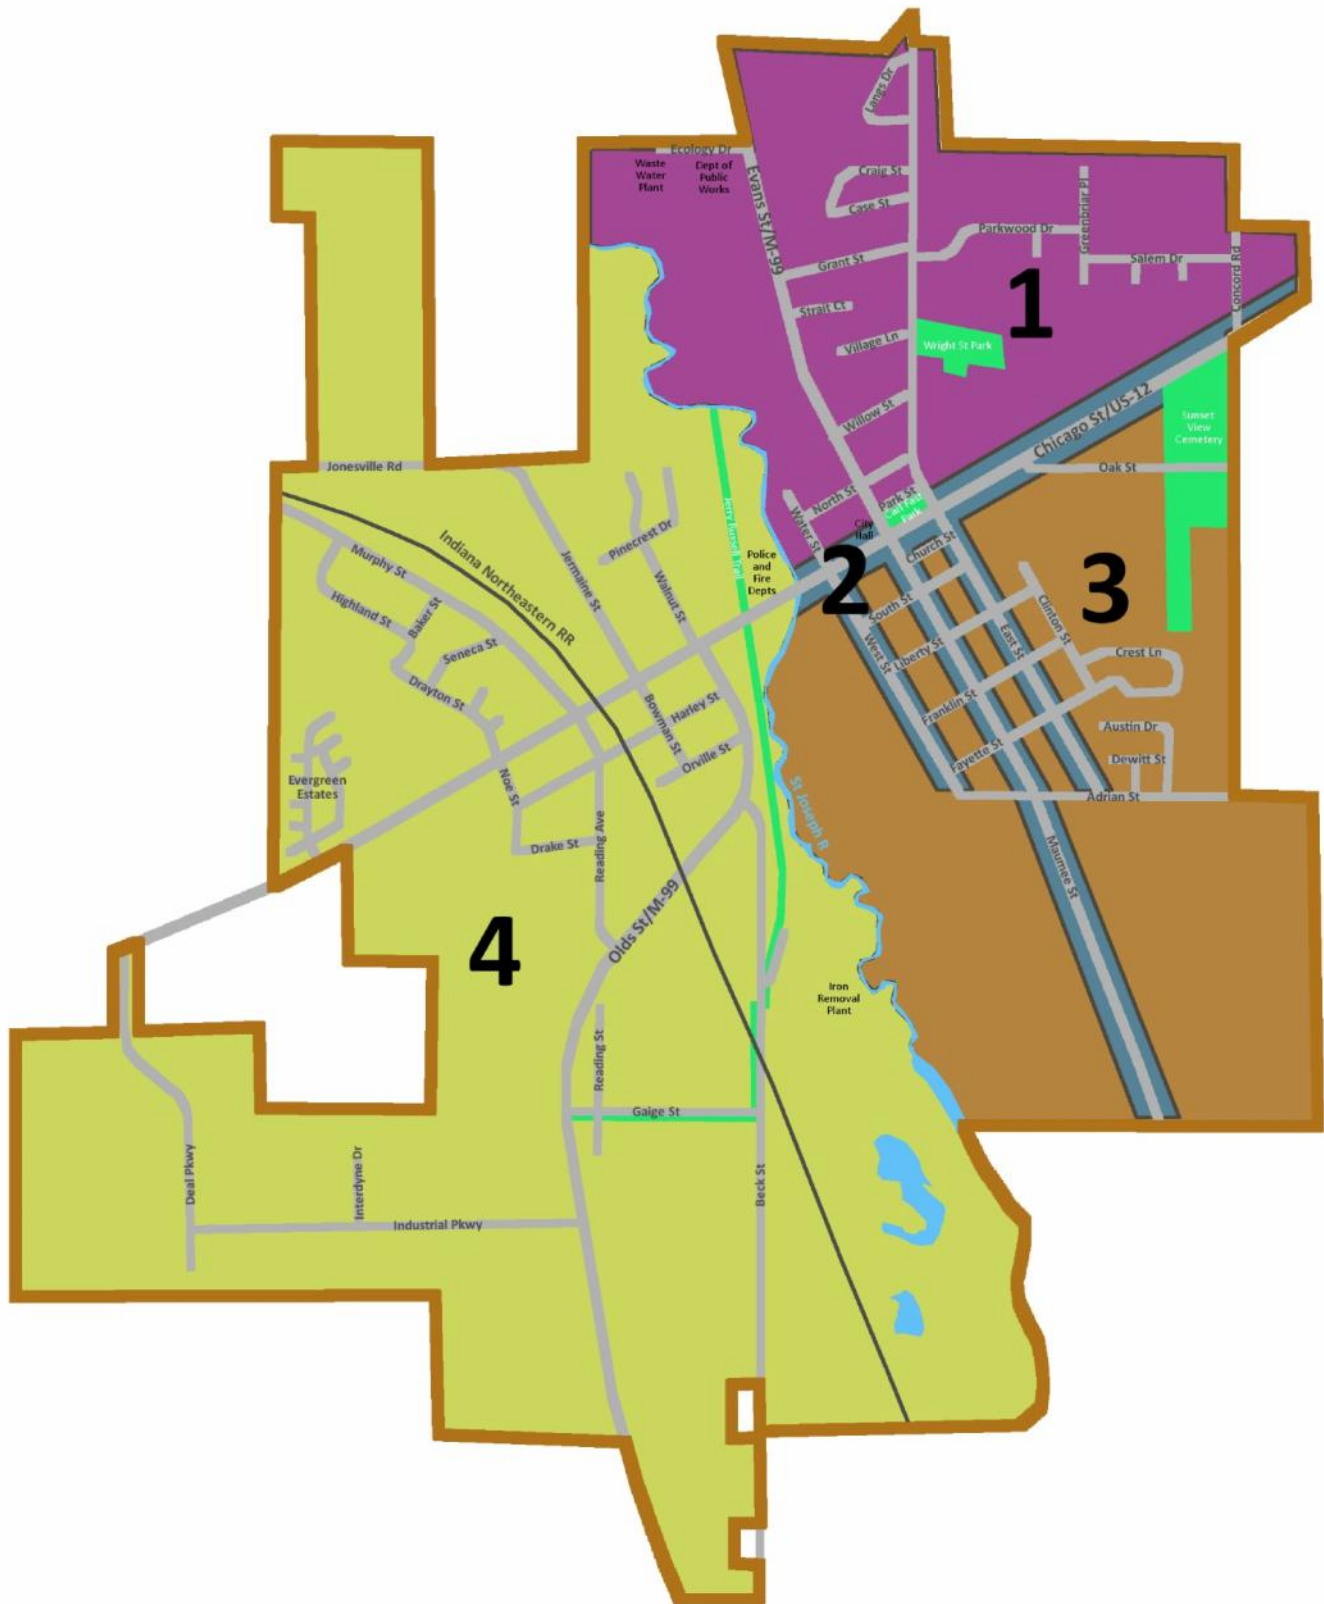

Please Remember:

-  Leaves may be raked to the edge of the curb or to the shoulder of your street in piles, beginning Tuesday, October 13th.
-  The DPW staff will begin collection in Area 1 (shown on the map on the reverse side of this page) and will proceed to Area 2, then 3, then 4, before returning to Area 1. The staff will make several passes through town during the collection program.
-  It is difficult to predict when the vac will be in your neighborhood. The speed of the collection is dependent on a number of factors, including the quantity of leaves raked in an area and the weather. Some neighborhoods may get picked up twice in a week and others once every other week, depending upon conditions.
-  Be careful to keep leaves away from storm sewer catch basins that can become clogged by leaves, and cause flooding in the event of rain.
-  **Brush, twigs, rocks, walnuts, and concrete can damage the leaf vac and delay leaf collection. Please separate these and other similar items from leaf piles. Leaves will not be collected if these items are found in the leaf pile.**
-  Leaf collection is dependent upon the weather and the season. We appreciate your patience if we have to adjust the program and extend the collection season to address conditions.

City of
Jonesville

Collection Areas:

- Area 1** – All streets east of the St. Joseph River and north of Chicago Street/US-12
- Area 2** – East Chicago Street/US-12, West Street, Maumee Street, and East Street
- Area 3** – All other streets south of Chicago Street/US-12 and east of the St. Joseph River
- Area 4** – All streets west of the St. Joseph River