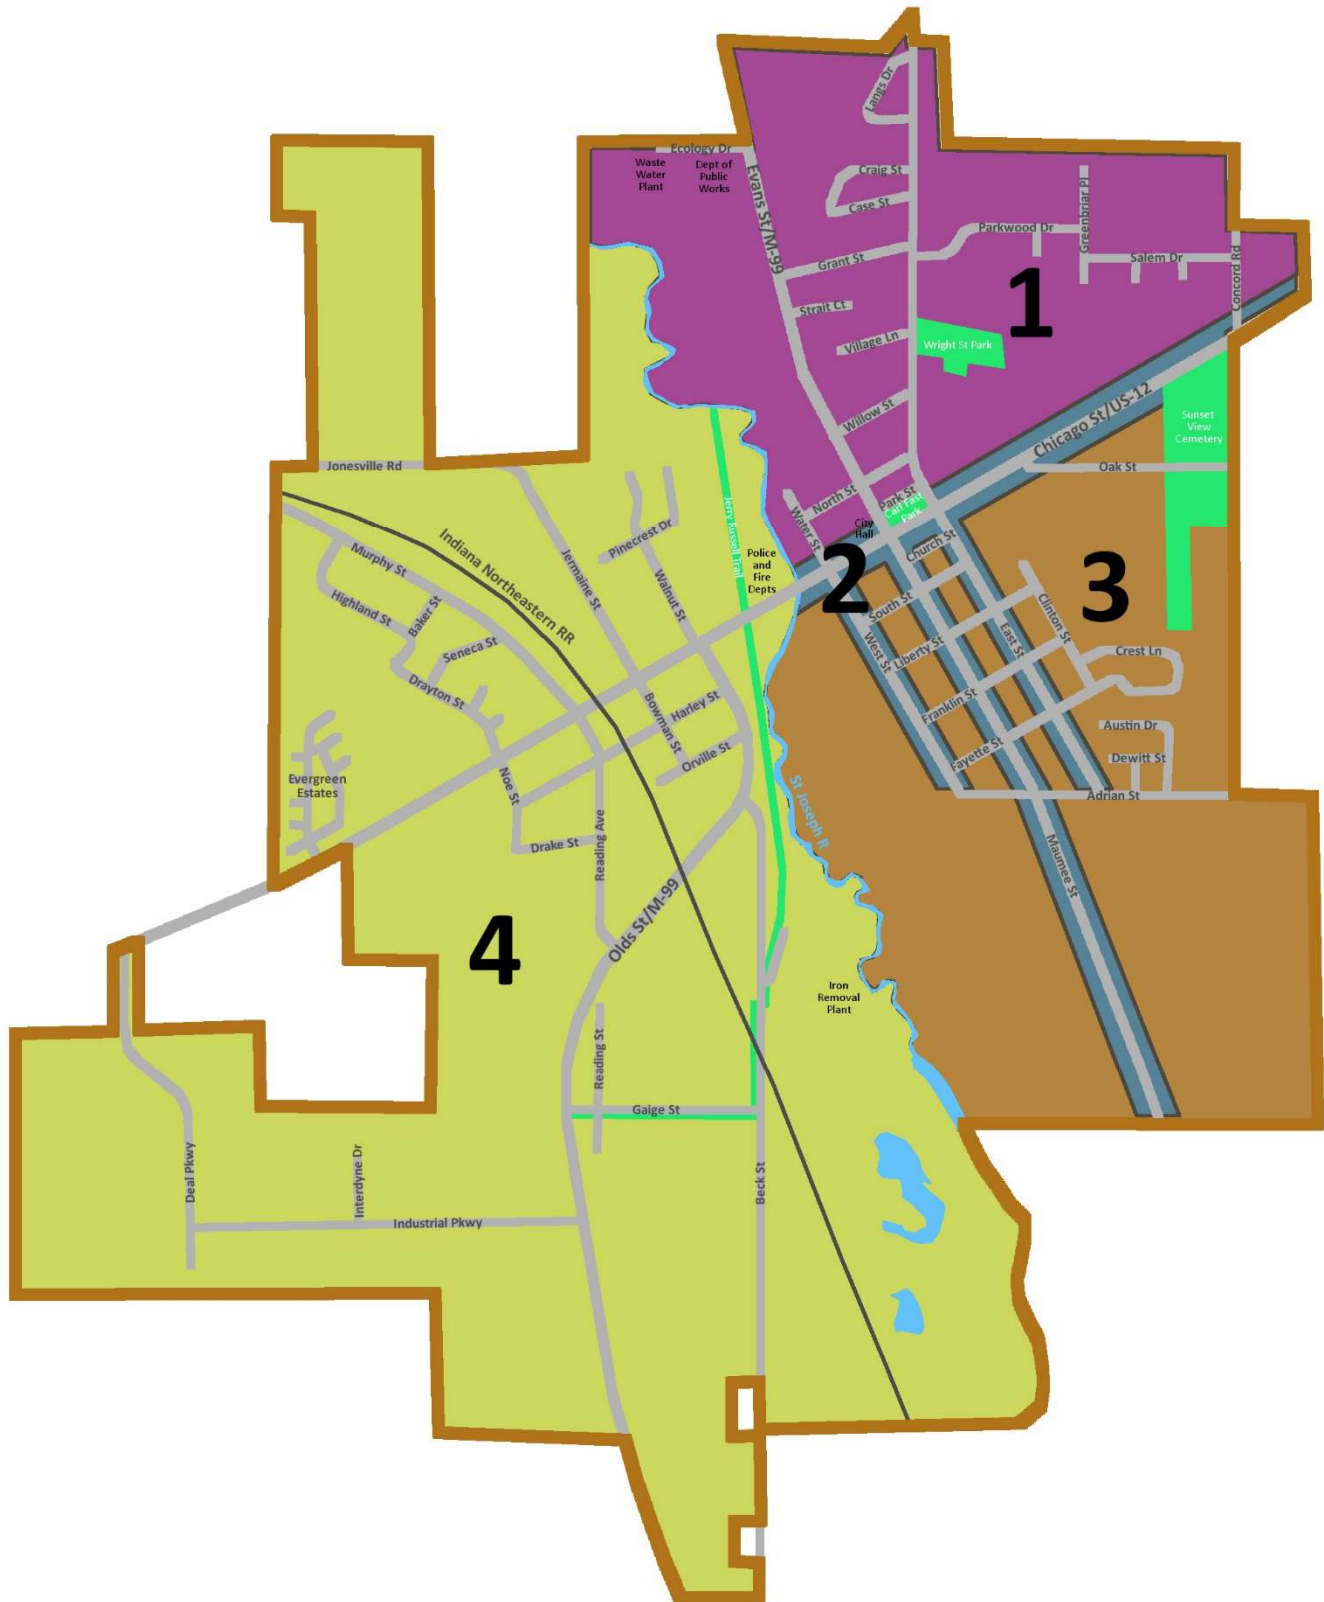

Please Remember:

-  Leaves may be raked to the edge of the curb or to the shoulder of your street in piles, beginning Monday, October 23rd.
-  The DPW staff will begin collection in Area 1 (shown on the map on the reverse side of this page) and will proceed to Area 2, then 3, then 4, before returning to Area 1. The staff will make several passes through town during the collection program.
-  It is difficult to predict when the vac will be in your neighborhood. The speed of the collection is dependent on a number of factors, including the quantity of leaves raked in an area and the weather. Some neighborhoods may get picked up twice in a week and others once every other week, depending upon conditions.
-  Be careful to keep leaves away from storm sewer catch basins that can become clogged by leaves, and cause flooding in the event of rain.
-  **Brush, twigs, rocks, walnuts, and concrete can damage the leaf vac and delay leaf collection. Please separate these and other similar items from leaf piles. Leaves will not be collected if these items are found in the leaf pile.**
-  Leaf collection is dependent upon the weather and the season. We appreciate your patience if we have to adjust the program and extend the collection season to address conditions.

Collection Areas:

- Area 1** – All streets east of the St. Joseph River and north of Chicago Street/US-12
- Area 2** – East Chicago Street/US-12, West Street, Maumee Street, and East Street
- Area 3** – All other streets south of Chicago Street/US-12 and east of the St. Joseph River
- Area 4** – All streets west of the St. Joseph River