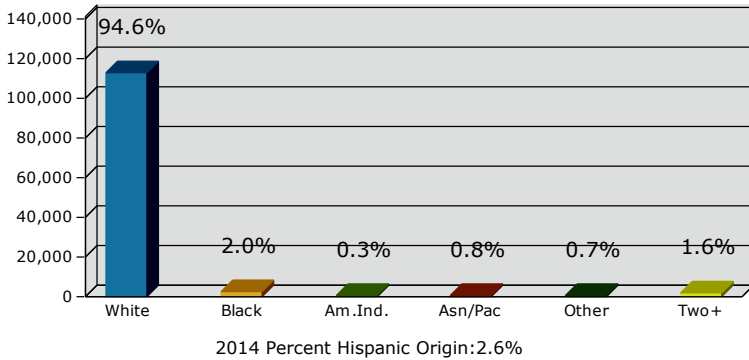

2014 Population by Race

2014 Population by Age

Households

2014 Home Value

2014-2019 Annual Growth Rate

Household Income

Source: U.S. Census Bureau, Census 2010 Summary File 1. Esri forecasts for 2014 and 2019.