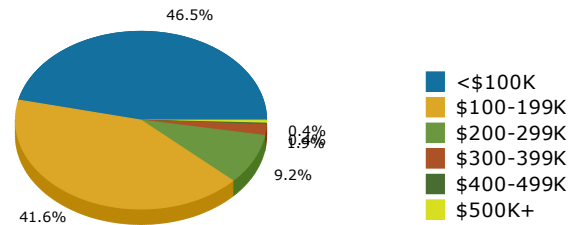

2014 Population by Race

2014 Population by Age

Households

2014 Home Value

2014-2019 Annual Growth Rate

Household Income

Source: U.S. Census Bureau, Census 2010 Summary File 1. Esri forecasts for 2014 and 2019.