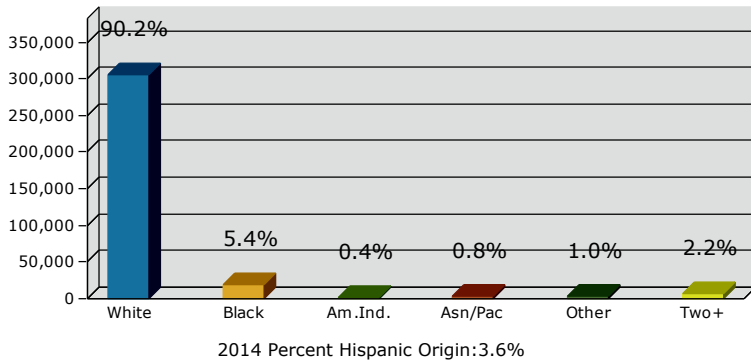

Households

2014 Population by Race