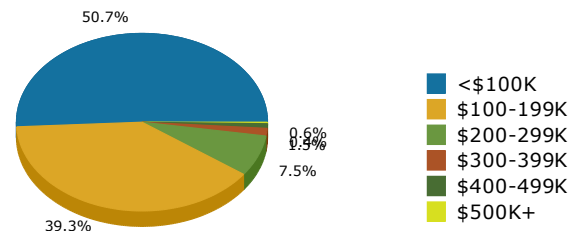

2014 Population by Race

2014 Population by Age

Households

2014 Home Value

2014-2019 Annual Growth Rate

Household Income

Source: U.S. Census Bureau, Census 2010 Summary File 1. Esri forecasts for 2014 and 2019.