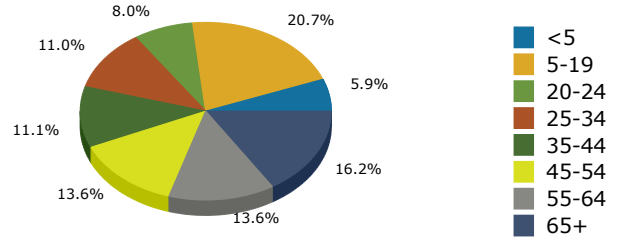

2014 Population by Race

2014 Population by Age

Households

2014 Home Value

2014-2019 Annual Growth Rate

Household Income

Source: U.S. Census Bureau, Census 2010 Summary File 1. Esri forecasts for 2014 and 2019.