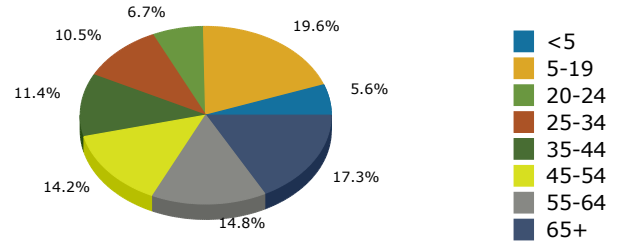

2014 Population by Race

2014 Population by Age

Households

2014 Home Value

2014-2019 Annual Growth Rate

Household Income

Source: U.S. Census Bureau, Census 2010 Summary File 1. Esri forecasts for 2014 and 2019.