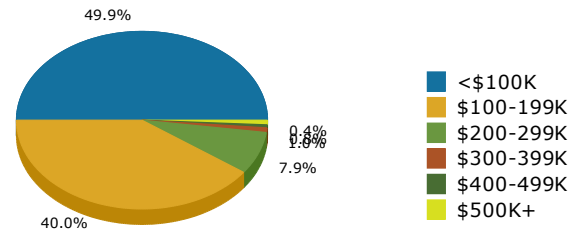

2014 Population by Race

2014 Population by Age

Households

2014 Home Value

2014-2019 Annual Growth Rate

Household Income

Source: U.S. Census Bureau, Census 2010 Summary File 1. Esri forecasts for 2014 and 2019.