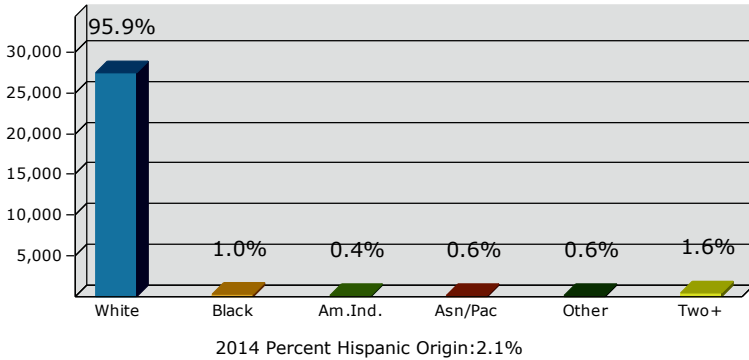

2014 Population by Race

2014 Population by Age

Households

2014 Home Value

2014-2019 Annual Growth Rate

Household Income

Source: U.S. Census Bureau, Census 2010 Summary File 1. Esri forecasts for 2014 and 2019.