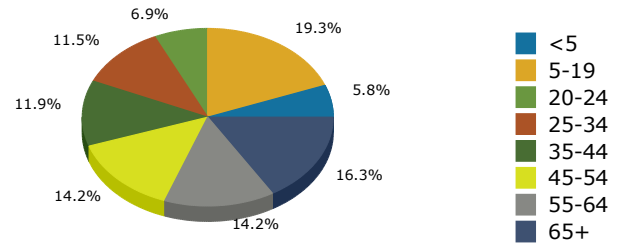

2014 Population by Race

2014 Population by Age

Households

2014 Home Value

2014-2019 Annual Growth Rate

Household Income

Source: U.S. Census Bureau, Census 2010 Summary File 1. Esri forecasts for 2014 and 2019.